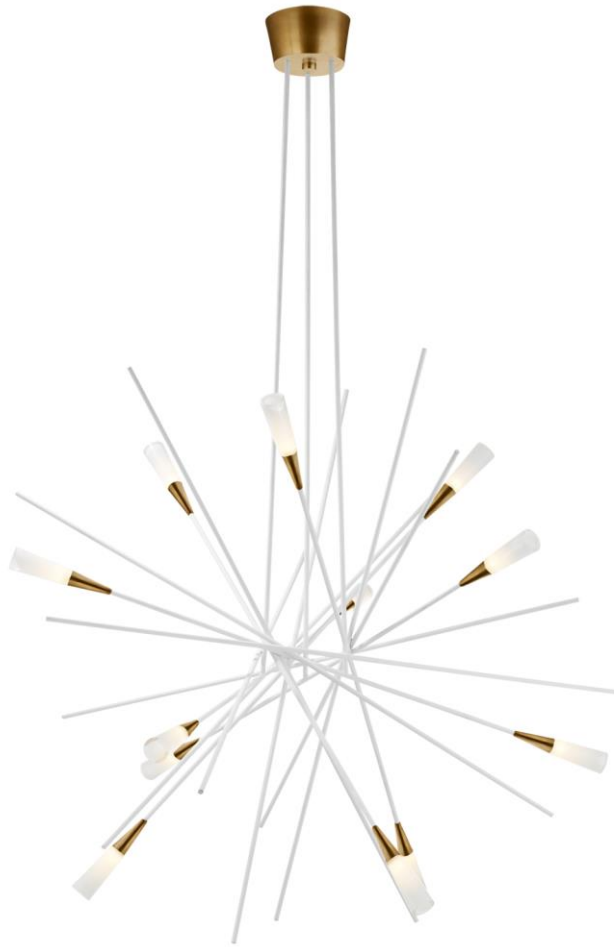

SPEC SHEET

Stellar Large Chandelier

Item # CHC 5600WHT

Designer: Chapman & Myers

Fixture Height: 44"

Width: 39.75"

Canopy: 5.25" Round

Finishes: BLK, G, WHT

Trim Options: FA

Socket: Dedicated LED

Wattage: 55w (4400lm)

Top View(1:2)

Side View