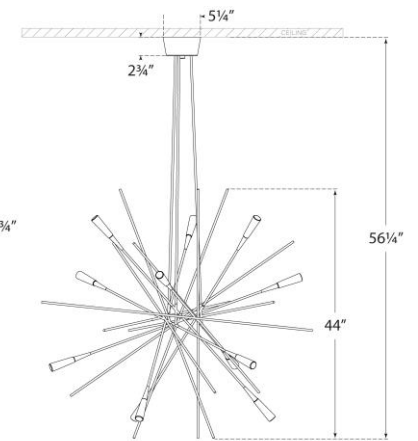

SPEC SHEET

Stellar Large Chandelier

Item # CHC 5600WHT

Designer: Chapman & Myers

Fixture Height: 44"

Width: 39.75"

Canopy: 5.25" Round

Finishes: BLK, G, WHT

Trim Options: FA

Socket: Dedicated LED

Wattage: 55w (4400lm)

Top View(1:2)

Side View